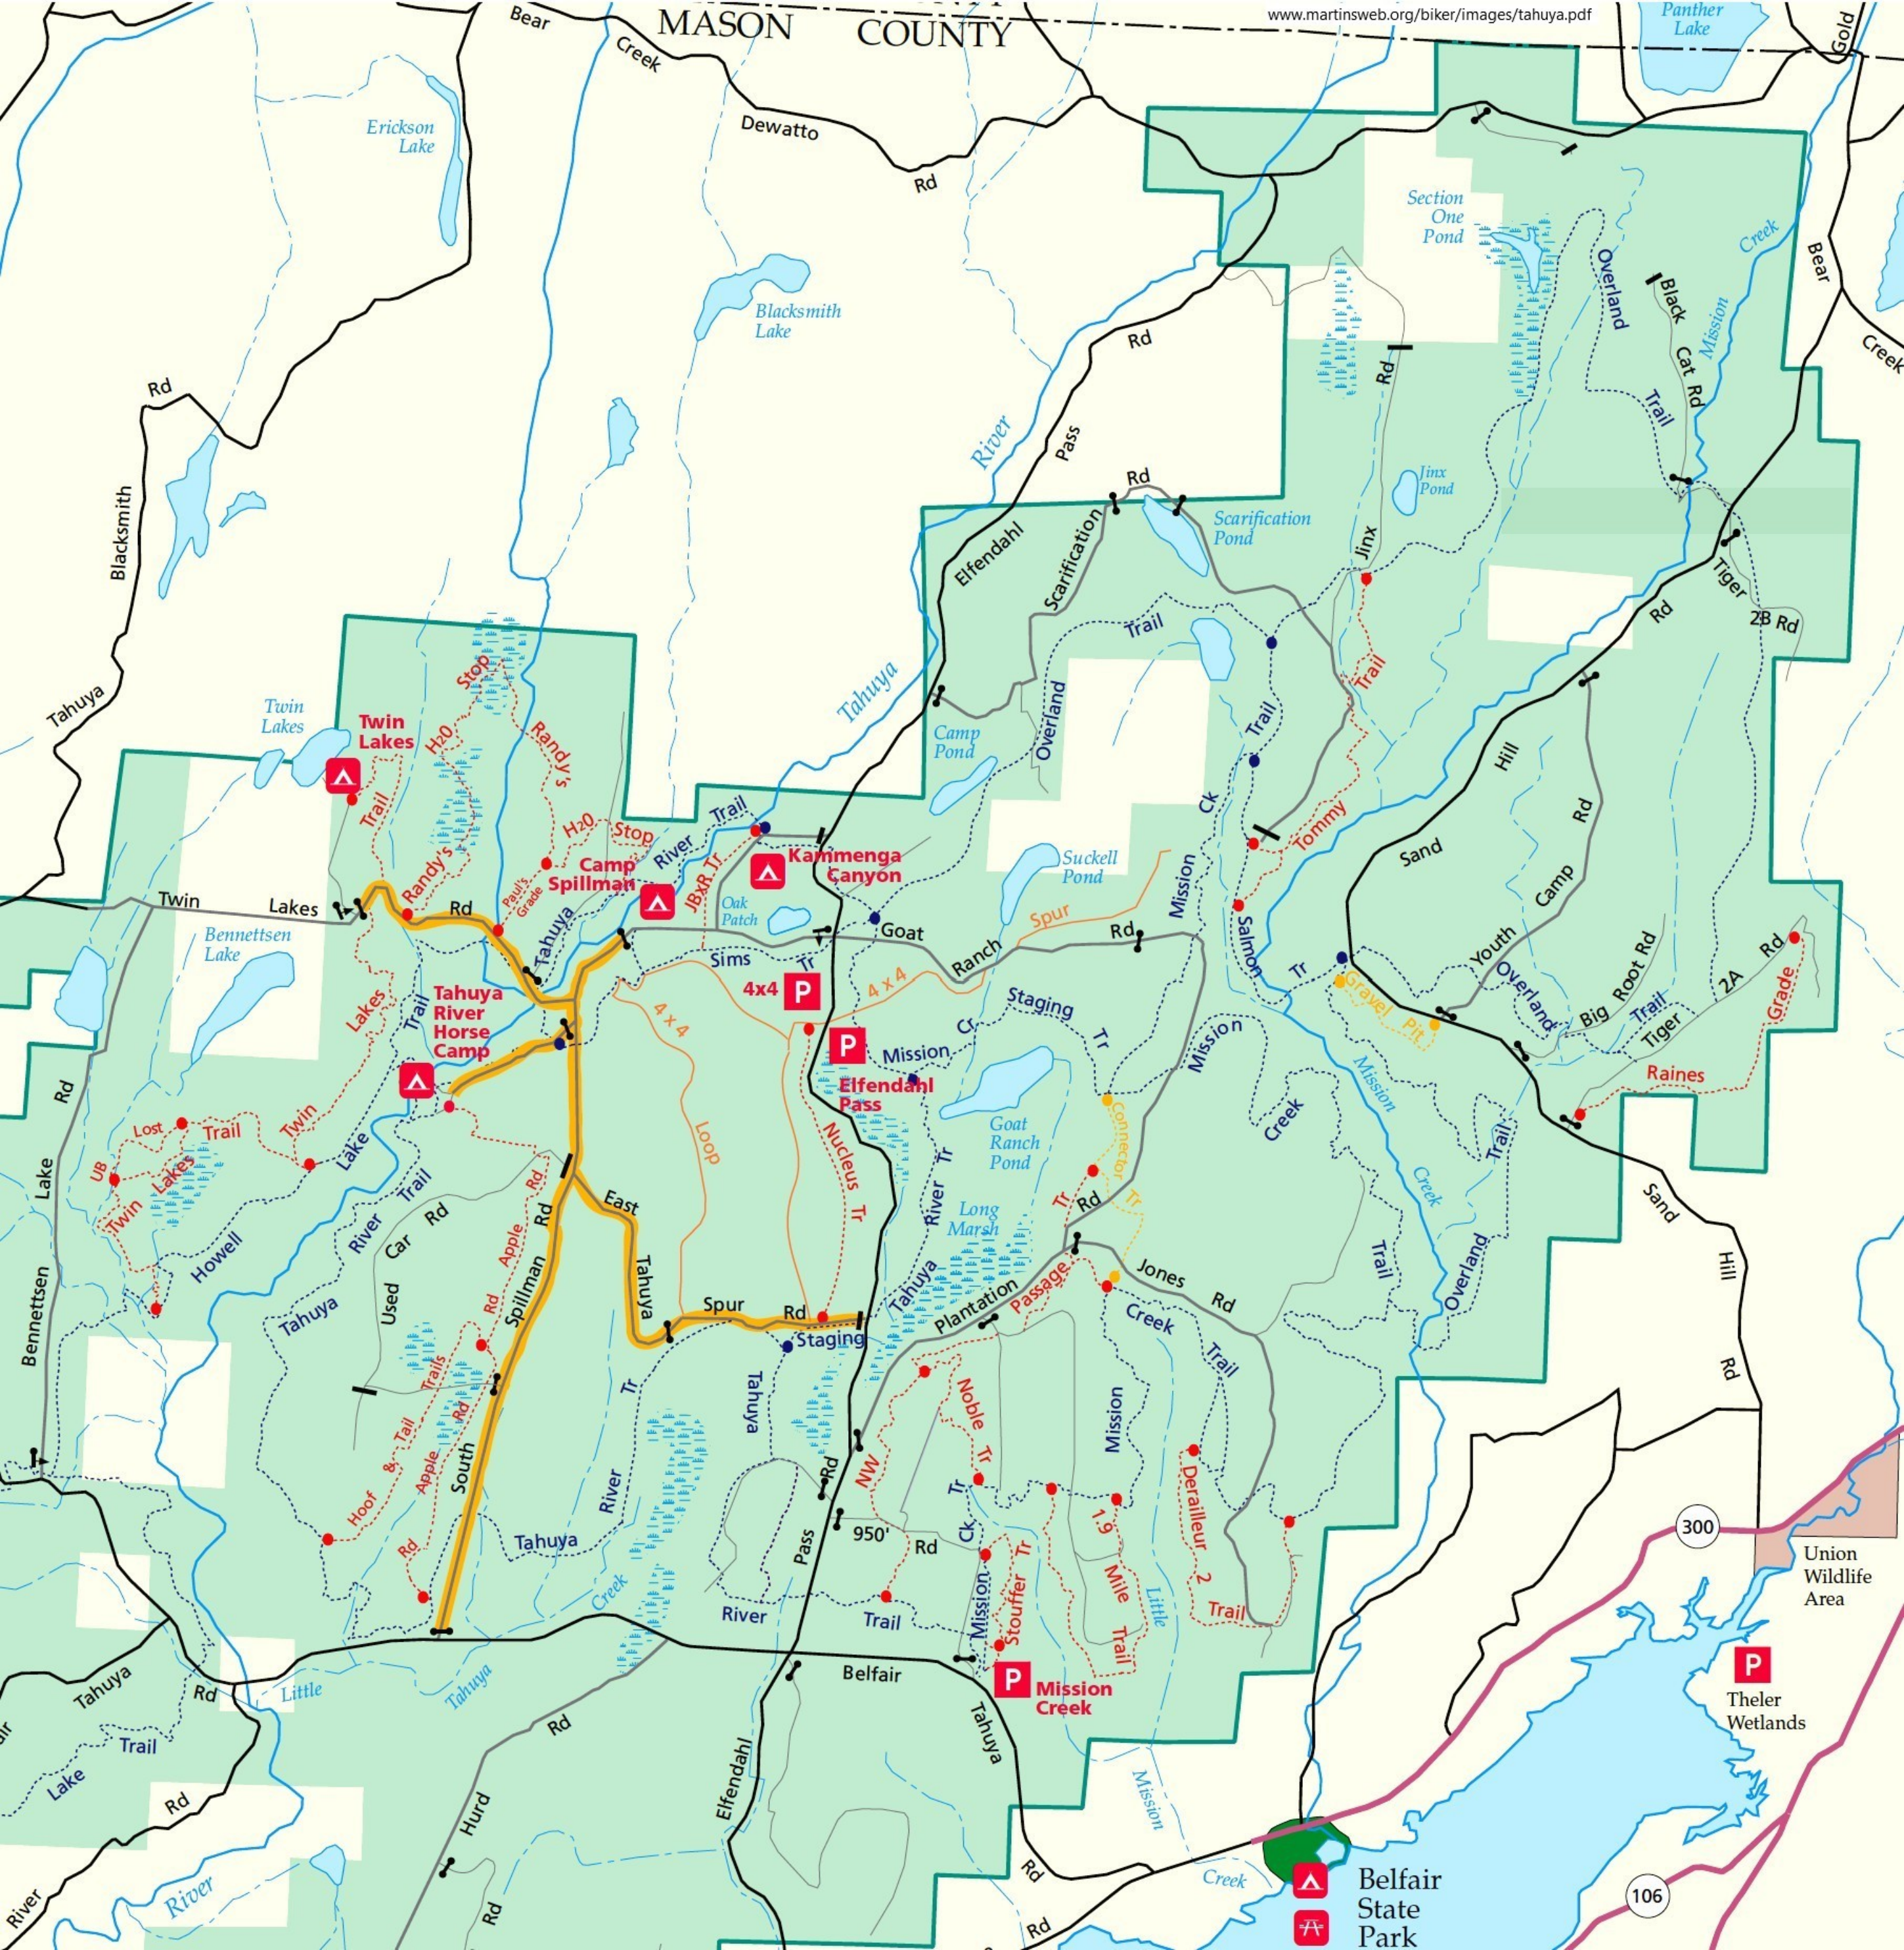

MASON COUNTY

Twin Lakes

Camp Spillman

Kammenga Canyon

Tahuya River Horse Camp

Elfendahl Pass

Mission Creek

Belfair State Park

Theler Wetlands

Union Wildlife Area

300

106